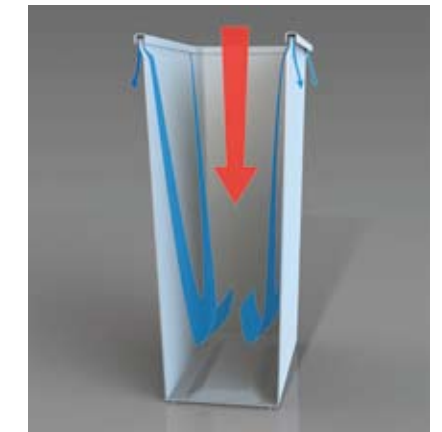

*Soft Close range only.

■ **A PATENTED AIR VENT SYSTEM TO MAXIMISE BAG VOLUME.**

Patent Appl No. (NZ) 597337 Patent No. (AUS) 2012100163
Design Appl No. (NZ) 415678 (AUS) 201210325

Vents - Four U-shaped air vents allow trapped air to escape through the lip of the bucket, as you push your bag into the bucket cavity.

Vent design - This unique, patented design will eliminate the frustration of trapped air restricting your liner, maximising bag volume.

Liner holder - Holds your bag in place without covering the vents, so trapped air can escape as you begin to fill your bag.