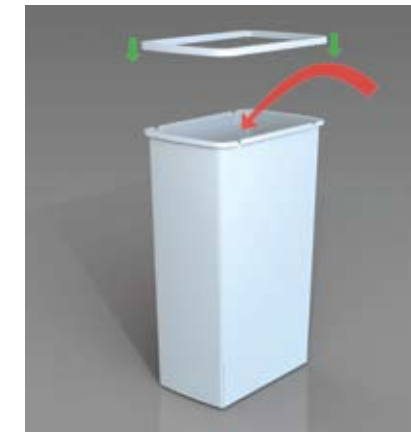

*Soft Close range only.

■ **A PATENTED AIR VENT SYSTEM TO MAXIMISE BAG VOLUME.**

Patent Appl No. (NZ) 597337 Patent No. (AUS) 2012100163
Design Appl No. (NZ) 415678 (AUS) 201210325

Vents - Four U-shaped air vents allow trapped air to escape through the lip of the bucket, as you push your bag into the bucket cavity.

Vent design - This unique, patented design will eliminate the frustration of trapped air restricting your liner, maximising bag volume.

Liner holder - Holds your bag in place without covering the vents, so trapped air can escape as you begin to fill your bag.