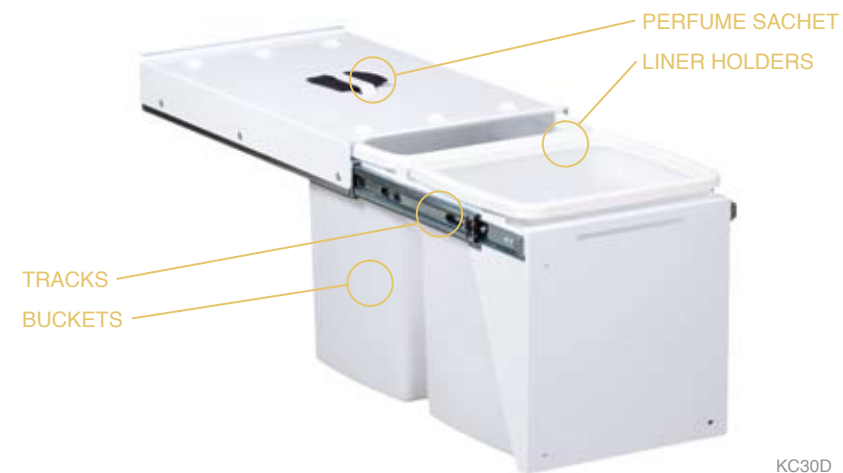

Hideaway[®] compact range features...

Hideaway Compact bins are 'compact' in design making the range ideal for areas with limited space. The units are top mounted and this mounting panel acts as a cover for the bucket/s. One check-out is included in the mounting panel for a replaceable perfume sachet that will assist with unpleasant odours.