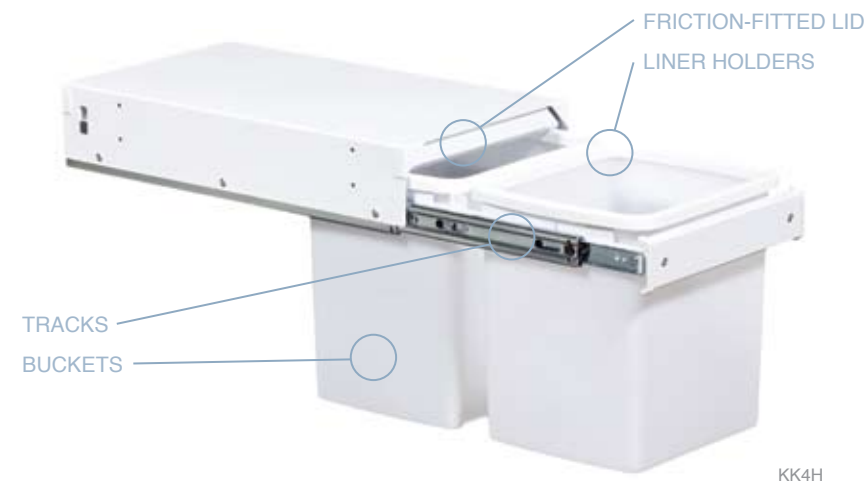

Recommended Use:
Largest available double bin solution - 80ltrs.

*Pictured Models

Hideaway® deluxe range features...

LID - Removable foam-sprung friction-fitted lid that creates a seal across the bucket/s when the unit is closed. The friction-fitted lid makes the Hideaway Deluxe Bins ideal for use in a kitchen environment as odours are locked away.