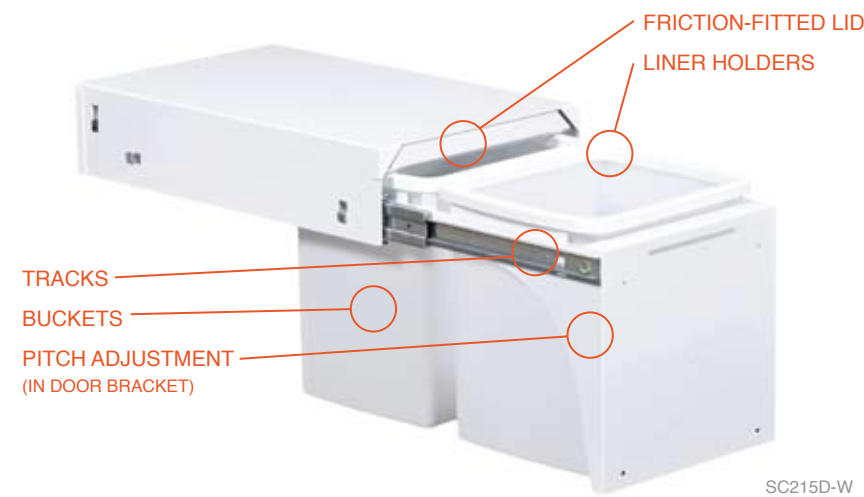

Hideaway® soft close range features...

LID - Removable, foam-sprung friction-fitted lid that creates a seal across the bucket/s when the unit is closed, assisting in odour control. This lid has a Clinikill™ powder coat to fight harmful bacteria, yeast and fungi keeping the bin solution hygienic.